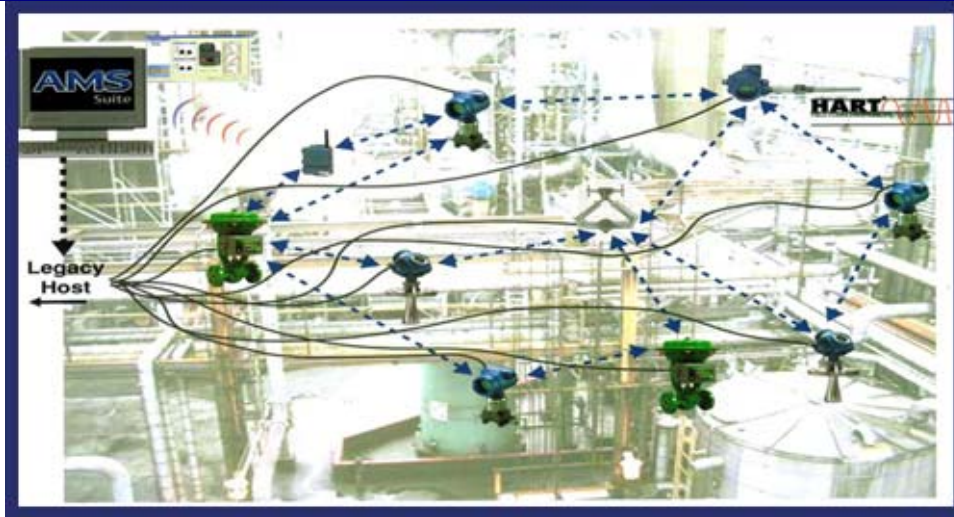

Join Us Aboard and Discover the Benefits of PlantWeb

07/04/2007 Bratislava-Sturovo

11/05/2007 Turnu Magurele

Emerson Process Management invites you to join us on an exciting Voyage of Discovery aboard the magnificent MS Basilea as it sails through spectacular scenery along two of the most famous river in Europe.

During the voyage Emerson will be presenting the latest process management solutions designed to increase the efficiency, safety and profitability of your business.

As a leading supplier of systems and solutions for the process industry, Emerson understands the difficulties that operators, engineers and management face in production plants.

Emerson uses this knowledge and experience to develop new products utilizing the latest technologies that when incorporated into your process architecture will improve operational efficiency.

The voyage of Discovery provides a unique opportunity to see how Emerson's digital plant architecture, PlantWeb, will improve your business. The predictive intelligence will deliver meaningful, actionable information to the right person in time to make a difference. We can demonstrate that PlantWeb reduces the time for design, installation and commissioning of process control projects thereby reducing your financial risk.

AMS™ Suite, a key component of PlantWeb architecture provides an integrated solution to manage the health of your plant assets. By enabling early corrective action to be taken, unexpected failures that result in lost production or which could develop into safety issues, can be avoided.